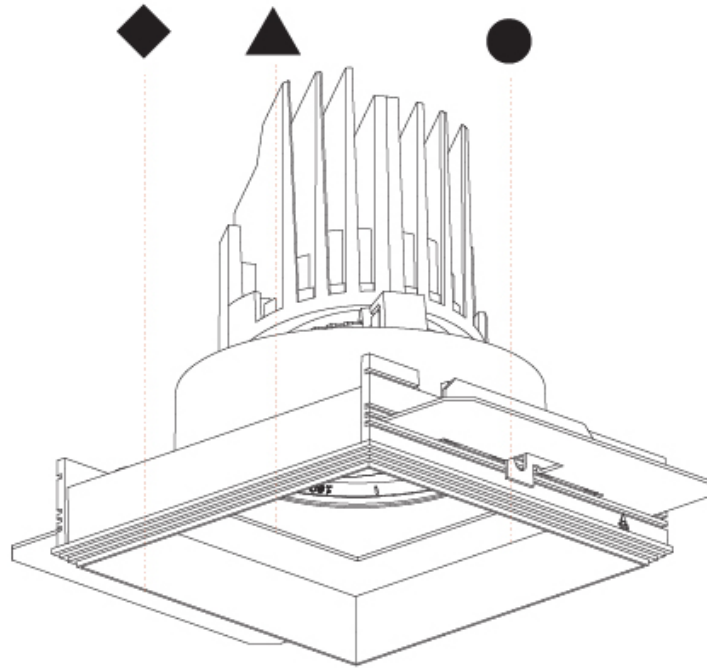

BIONIQ SQUARE ADJUSTABLE COMFORT TRIMLESS

A35215-

PROJECT

TYPE

SPECIFIER

QUANTITY

DATE

A