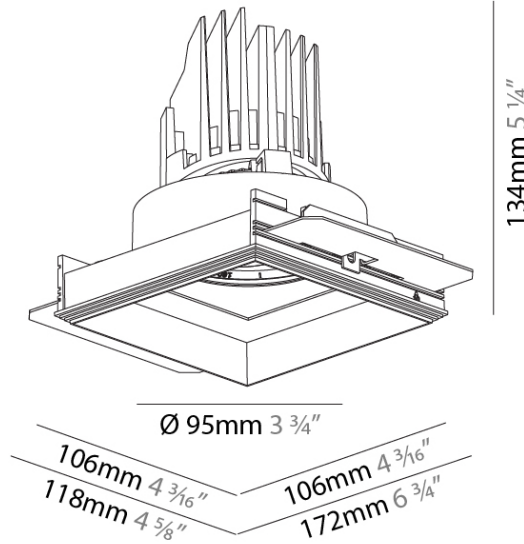

ELECTRICAL
Lamp Type: LED (Zhaga Standard)
Input Wattage (W): 13.2 / 16.5
Total Output Wattage (W): 12.1 / 14.7
Dimming: Tri-Mode (Non-Dimming and Phase Dimming (120Vac only) and 0-10V Dimming)
Driver Included: No
Driver Location: Recessed Housing
Driver Type: Constant Current - Universal
Driver Class: Class 2
Housing: See components
Input Voltage (V): 120 - 277
Constant Current (MA): 350

LED
Number of LEDs: 1
Color Temperature (°K): 2700 / 3000 / 3500 / 4000
Max. Delivered Lumen (lm): 850 / 950 / 1019 / 1040
Nominal Lumen (lm): 960 / 1070 / 1156 / 1180
CRI: >90 CRI
Efficiency (%): 88.5
Lamp Life (hrs): 50000
Upon Request: RGB-W Tunable White Special Color Temperature
Special LED

OPTICAL
Reflector: 10
Adjustability: Rotational 355°; Tilt 30°
Upon Request: Special Beam Angles

RATINGS AND CERTIFICATIONS
© 2024 Zaneen LLC, 10000 88-3382, F 416-247-9319, www.zaneen.com

Available for international specifications by adding "INT" at the end of the existing Model #. For assistance on 'custom' specifications, contact zteam@zaneen.com.
Certified by: Certified for North American Standards
In a constant effort to supply the best product, we reserve the right to change specifications or materials without notice. The most recent specification sheets are found at zaneen.com
IP rating: IP20